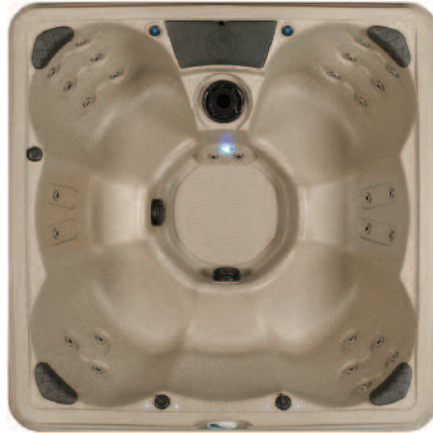

G-2L LUXURY MODEL

G-2B LUXURY MODEL

G-2L MODEL

G-2B MODEL

Strong Spas G-2 Models

	Jets	Seats) Seating style	Dimensions (in) Gallons	Voltage	Pumps	Lights	Headrests	Waterfall	Ozone	Wood-Look Spa Wrap	Titan™ HardCover
G-2L	20 BLK	6) Captain's Chairs + Lounger	74.5 x 74.5 x 32h 300 gallons	120V/240V	2BHP 2-spd	Underwater LED	N/A	N/A	Ready	Available Option	Available Option
G-2B	20 BLK	7) Captain's Chairs	74.5 x 74.5 x 32h 300 gallons	120V/240V	2BHP 2-spd	Underwater LED	N/A	N/A	Ready	Available Option	Available Option
G-2L Luxury	28 SS	6) Captain's Chairs + Lounger	74.5 x 74.5 x 32h 300 gallons	120V/240V or 240V	2BHP 2-spd or 4BHP 2-spd	Underwater LED + 8 LED Points + Lighted Ice Bucket	3 Headrests	2 LED Water Columns	Inc.	Available Option	Available Option
G-2B Luxury	28 SS	7) Captain's Chairs	74.5 x 74.5 x 32h 300 gallons	120V/240V or 240V	2BHP 2-spd or 4BHP 2-spd	Underwater LED + 8 LED Points + Lighted Ice Bucket	4 Headrests	2 LED Water Columns	Inc.	Available Option	Available Option